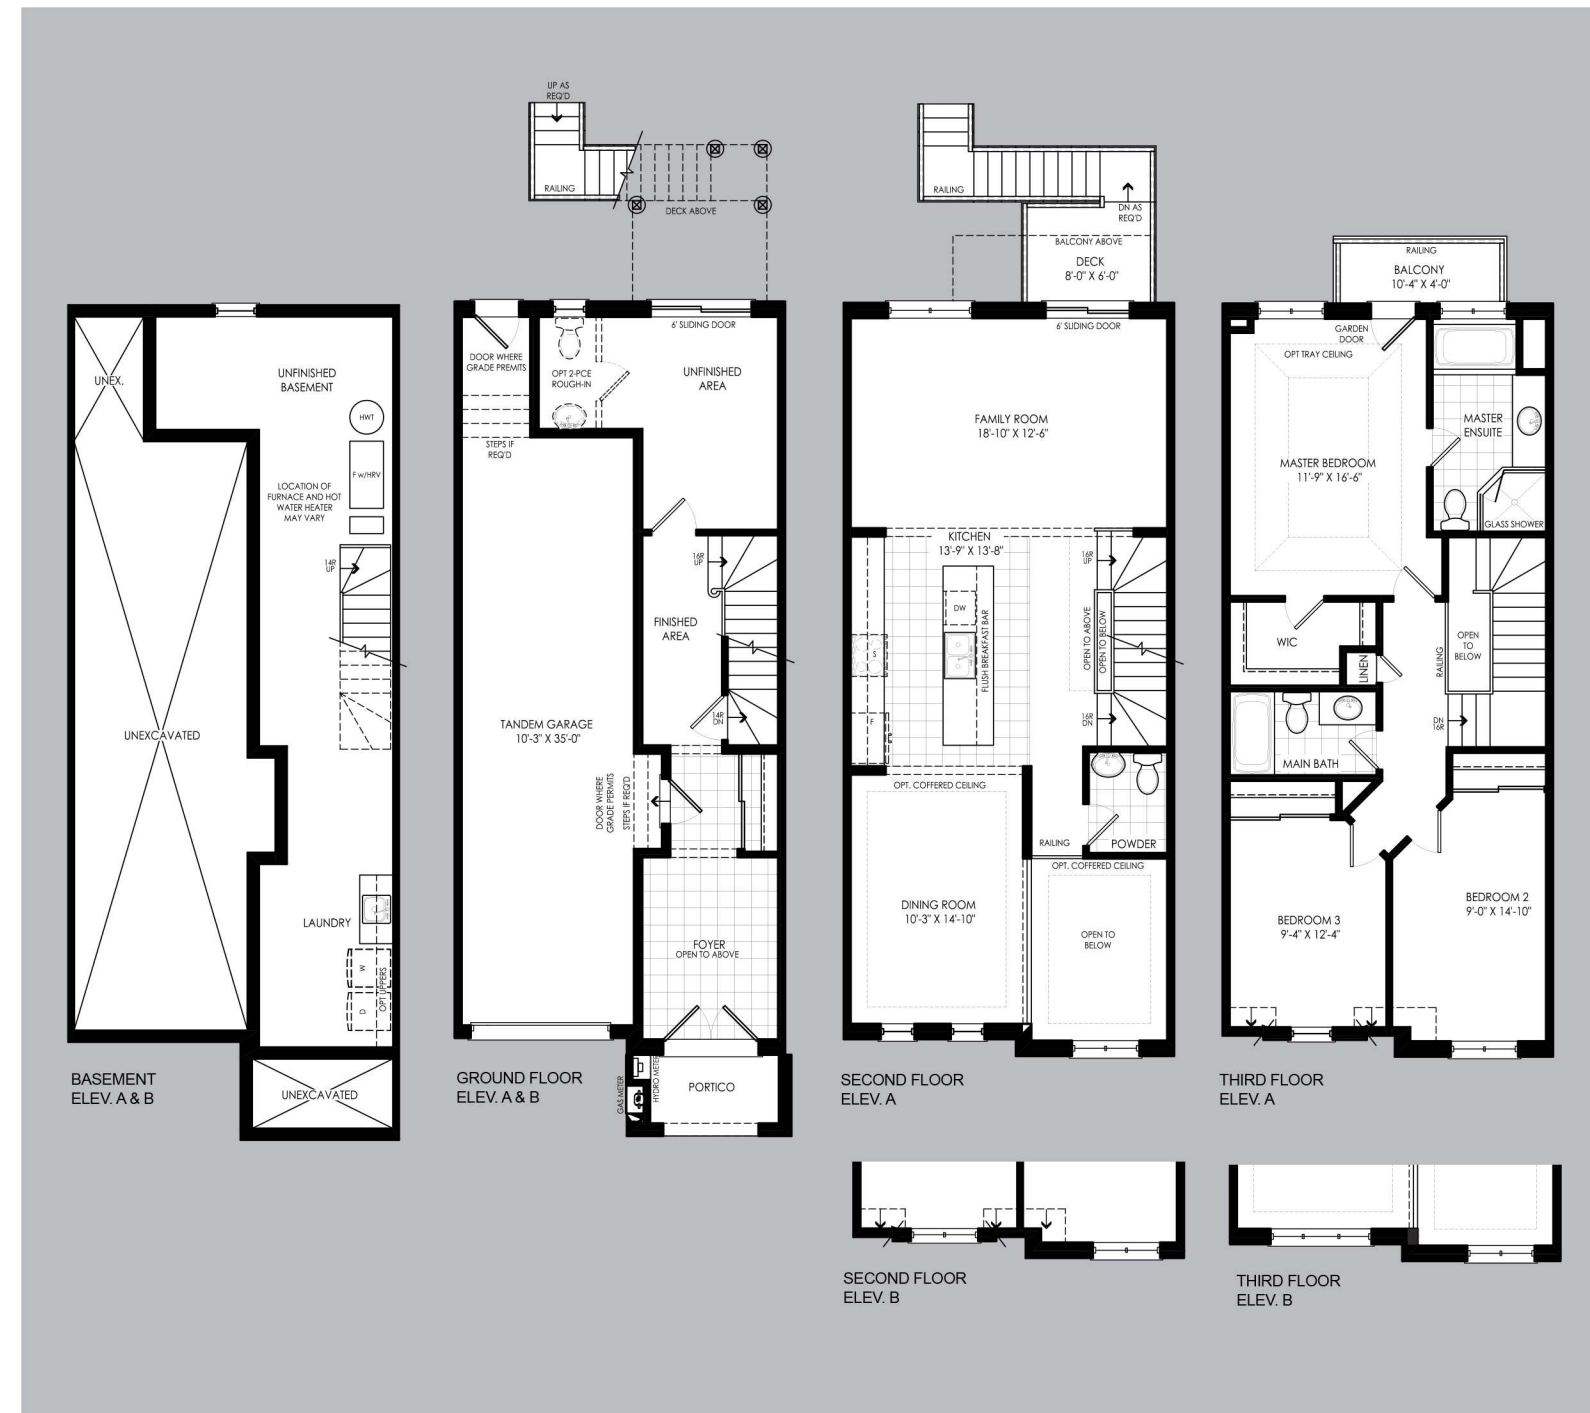

## STANDARD 1975 sq.ft.

Tandem garage, 3 Bedrooms,  
2.5 Bathrooms

## PACKAGE 1 2385 sq.ft.

Single garage, Recreation room,  
3 Bedrooms, 2 Powder rooms, 2 Bathrooms

## PACKAGE 2 2175 sq.ft.

Tandem garage, Recreation room,  
3 Bedrooms, 2 Powder rooms, 2 Bathrooms

## IN-LAW 2815 sq.ft.

Single garage, Recreation room,  
Wet bar, 5 Bedrooms, 2 Powder rooms, 3 Bathrooms

Prices, figures, illustrations, sizes, features and finishes are subject to change without notice. Areas and dimensions are approximate and actual usable floor space may vary from the stated area. Layout may be reverse of the unit purchased. E. & O. E. Stated area includes 112 sq.ft. open to below.