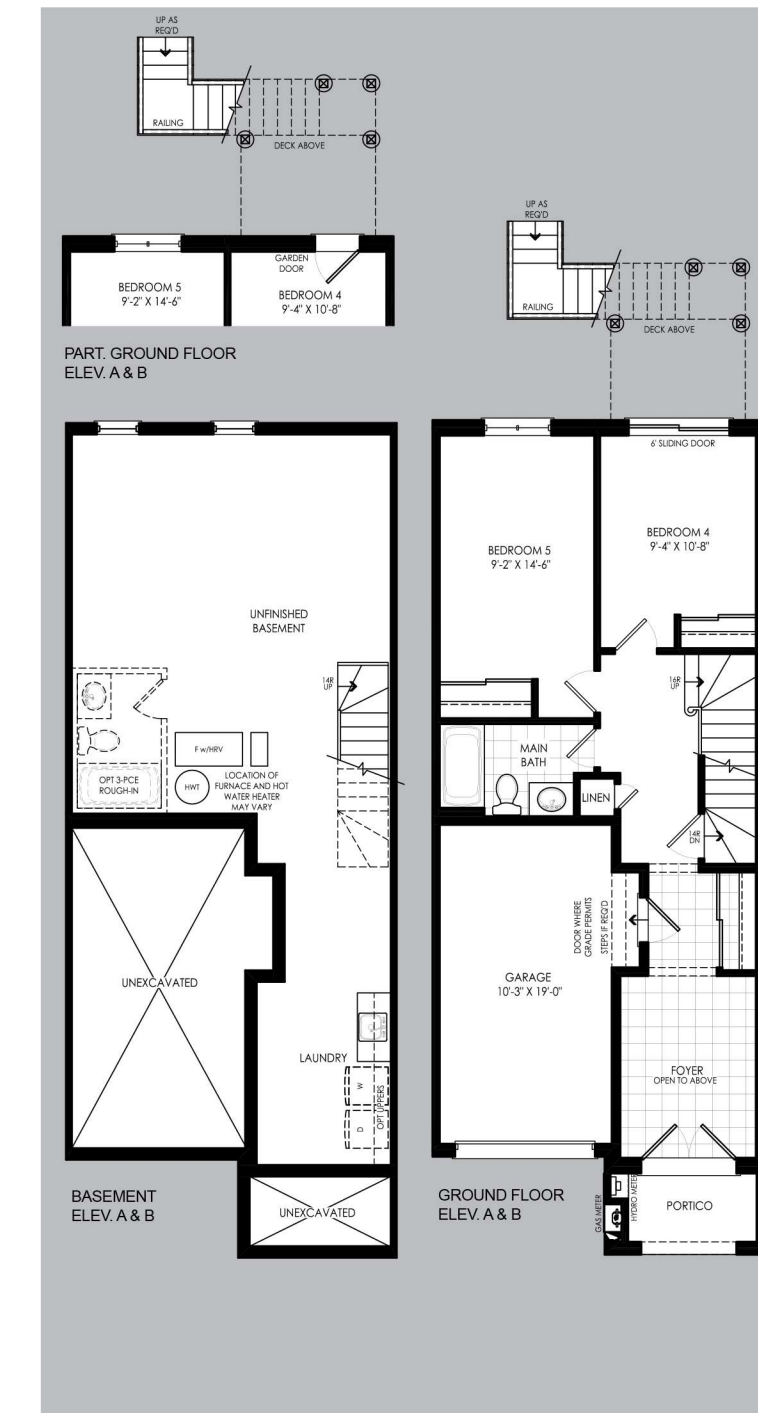

## STANDARD 1975 sq.ft.

Tandem garage, 3 Bedrooms,  
2.5 Bathrooms

## PACKAGE 1 2385 sq.ft.

Single garage, Recreation room,  
3 Bedrooms, 2 Powder rooms, 2 Bathrooms

## PACKAGE 2 2175 sq.ft.

Tandem garage, Recreation room,  
3 Bedrooms, 2 Powder rooms, 2 Bathrooms

## IN-LAW 2815 sq.ft.

Single garage, Recreation room,  
Wet bar, 5 Bedrooms, 2 Powder rooms, 3 Bathrooms

Prices, figures, illustrations, sizes, features and finishes are subject to change without notice. Areas and dimensions are approximate and actual usable floor space may vary from the stated area. Layout may be reverse of the unit purchased. E. & O. E. Stated area includes 112 sq.ft. open to below.