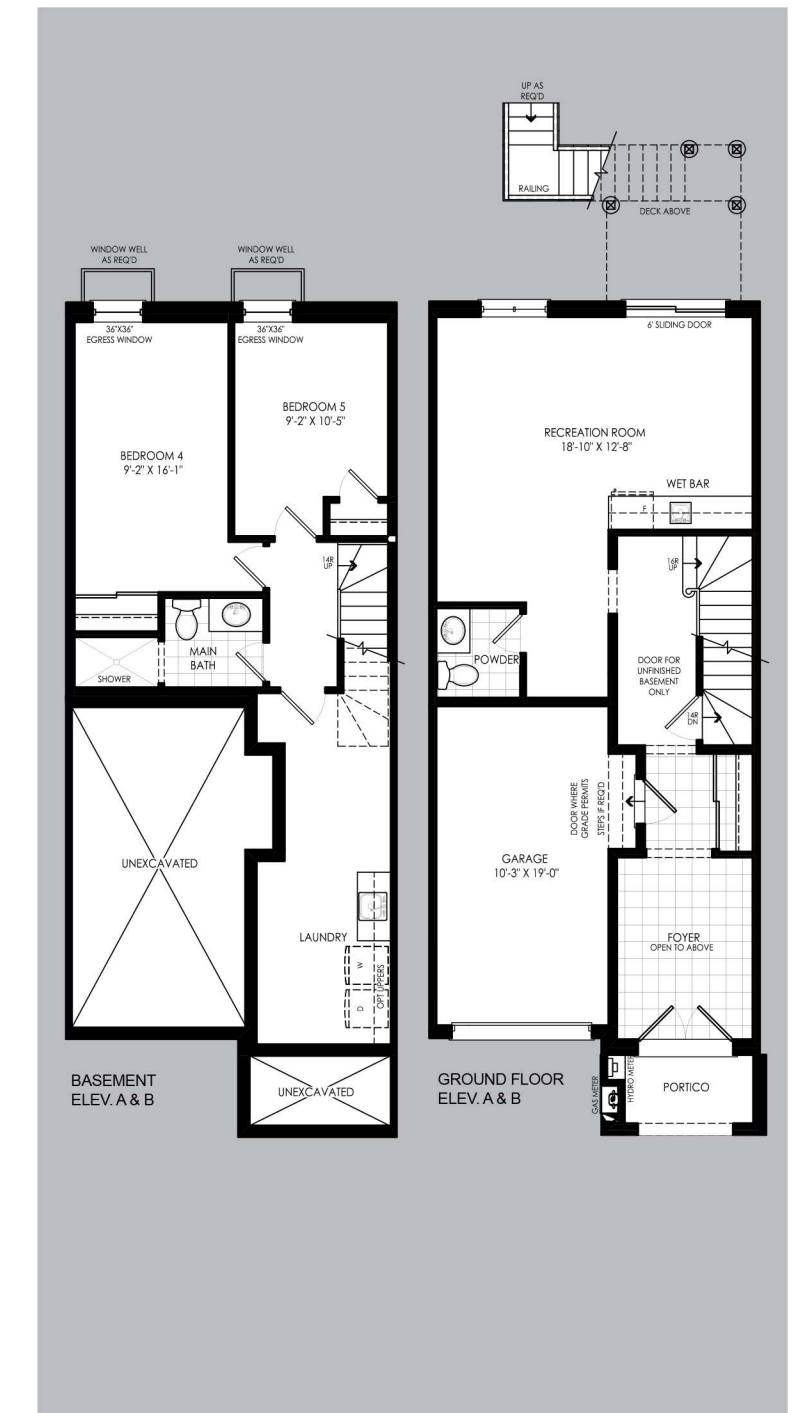

## PACKAGE 1 2385 sq.ft.

Single garage, Recreation room,  
3 Bedrooms, 2 Powder rooms, 2 Bathrooms

## PACKAGE 2 2175 sq.ft.

Tandem garage, Recreation room,  
3 Bedrooms, 2 Powder rooms, 2 Bathrooms

## PACKAGE 3 2385 sq.ft.

Single garage, Recreation room,  
5 Bedrooms, 3.5 Bathrooms

## IN-LAW 2815 sq.ft.

Single garage, Recreation room,  
Wet bar, 5 Bedrooms, 2 Powder rooms, 3 Bathrooms

Prices, figures, illustrations, sizes, features and finishes are subject to change without notice. Areas and dimensions are approximate and actual usable floor space may vary from the stated area. Layout may be reverse of the unit purchased. E. & O. E. Stated area includes 112 sq.ft. open to below.