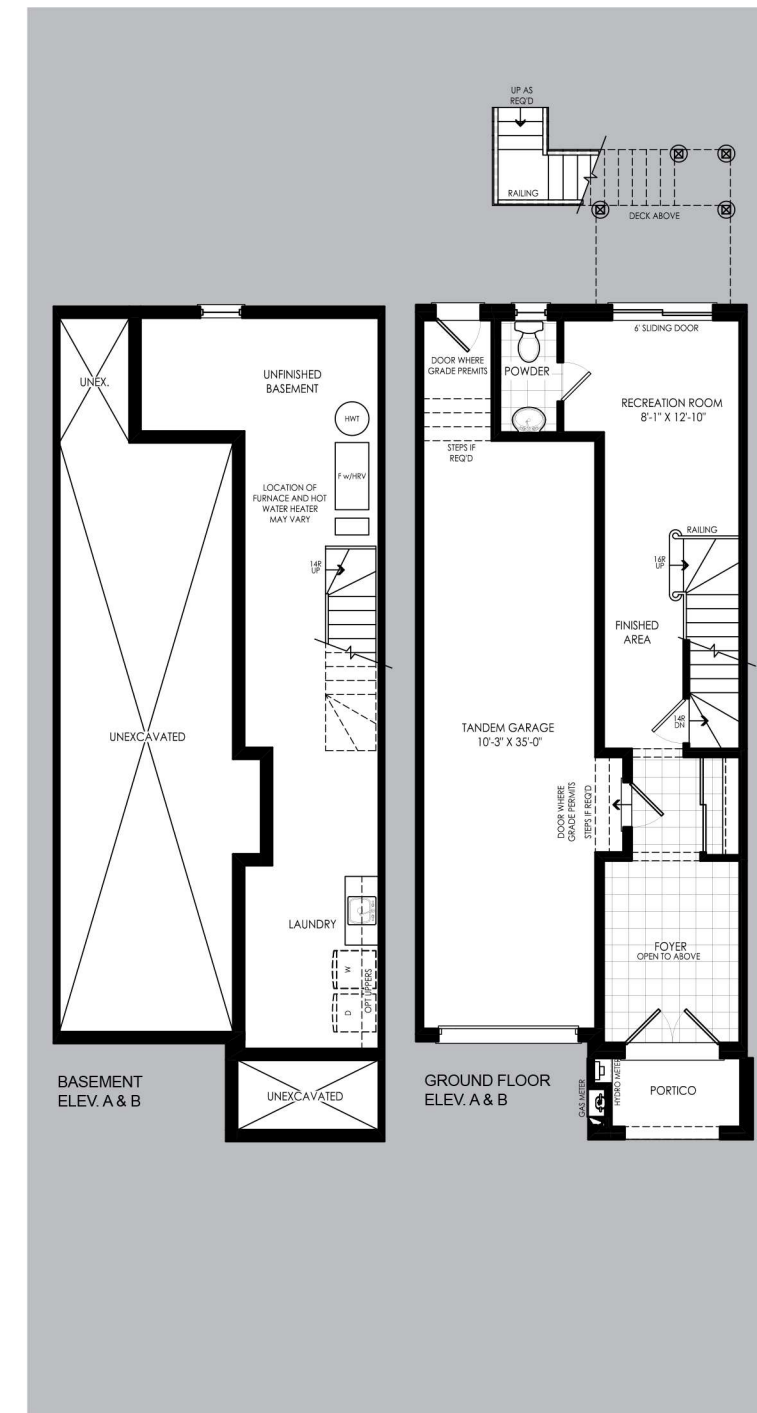

## STANDARD 1975 sq.ft.

Tandem garage, 3 Bedrooms,  
2.5 Bathrooms

## PACKAGE 1 2385 sq.ft.

Single garage, Recreation room,  
3 Bedrooms, 2 Powder rooms, 2 Bathrooms

## PACKAGE 2 2175 sq.ft.

Tandem garage, Recreation room,  
3 Bedrooms, 2 Powder rooms, 2 Bathrooms

## IN-LAW 2815 sq.ft.

Single garage, Recreation room,  
Wet bar, 5 Bedrooms, 2 Powder rooms, 3 Bathrooms

Prices, figures, illustrations, sizes, features and finishes are subject to change without notice. Areas and dimensions are approximate and actual usable floor space may vary from the stated area. Layout may be reverse of the unit purchased. E. & O. E. Stated area includes 112 sq.ft. open to below.