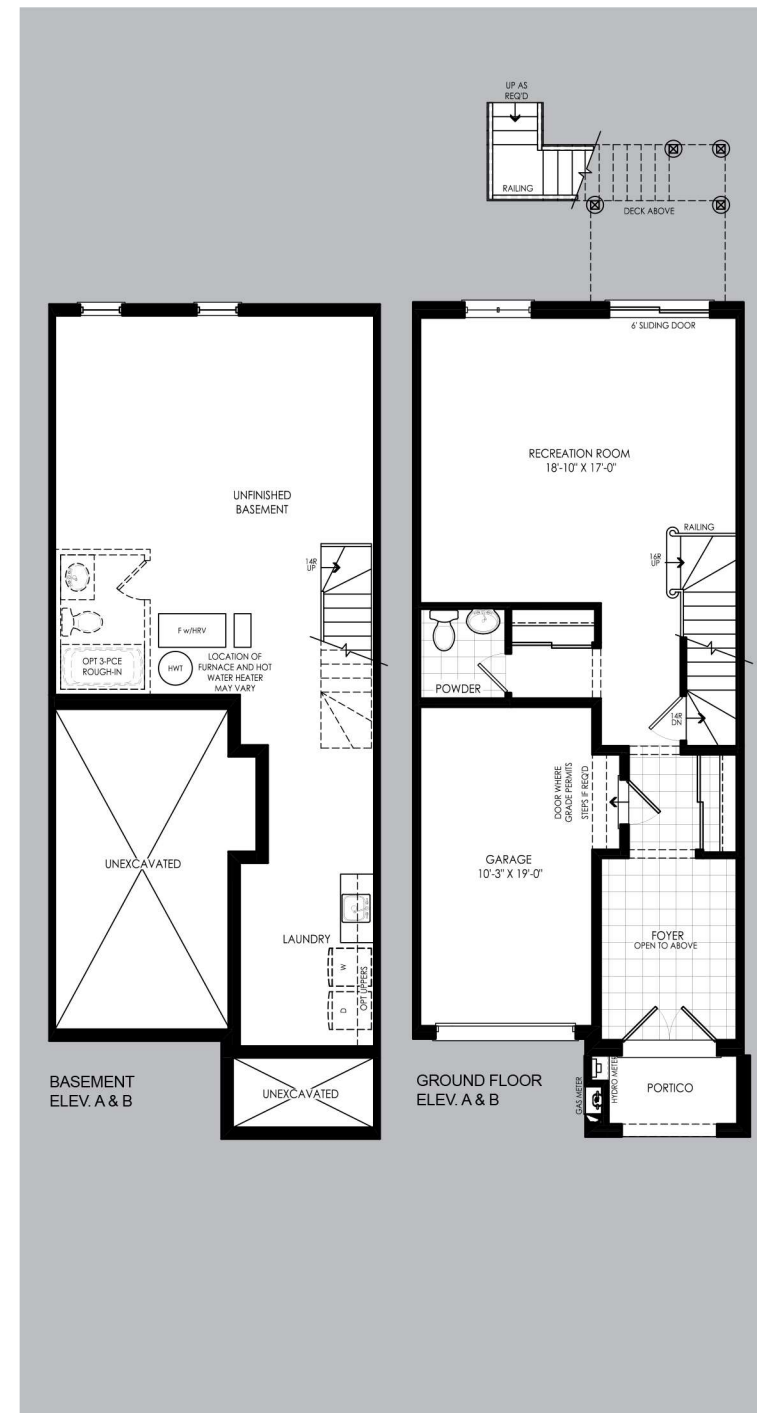

## STANDARD 1975 sq.ft.

Tandem garage, 3 Bedrooms,  
2.5 Bathrooms

## PACKAGE 1 2385 sq.ft.

Single garage, Recreation room,  
3 Bedrooms, 2 Powder rooms, 2 Bathrooms

## PACKAGE 2 2175 sq.ft.

Tandem garage, Recreation room,  
3 Bedrooms, 2 Powder rooms, 2 Bathrooms

## IN-LAW 2815 sq.ft.

Single garage, Recreation room,  
Wet bar, 5 Bedrooms, 2 Powder rooms, 3 Bathrooms

Prices, figures, illustrations, sizes, features and finishes are subject to change without notice. Areas and dimensions are approximate and actual usable floor space may vary from the stated area. Layout may be reverse of the unit purchased. E. & O. E. Stated area includes 112 sq.ft. open to below.