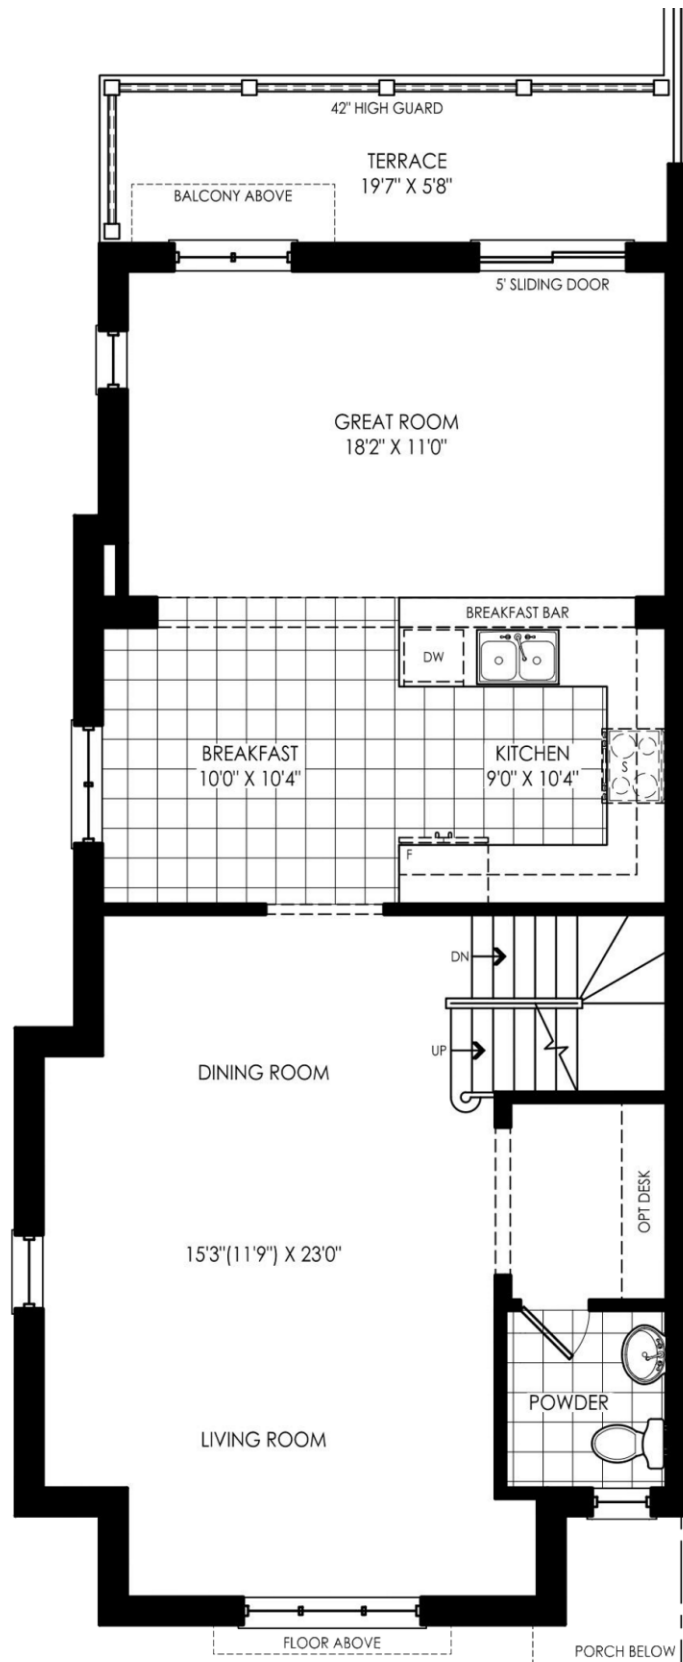

RT-6

2490 SQ.FT.

LOWER

MAIN

UPPER

In an effort to develop a better product, Digreen Homes reserves the right to change dimensions, elevations, specifications, materials, design and prices without notice of obligation. Actual usable space may vary from stated floor area. E.&O.E.