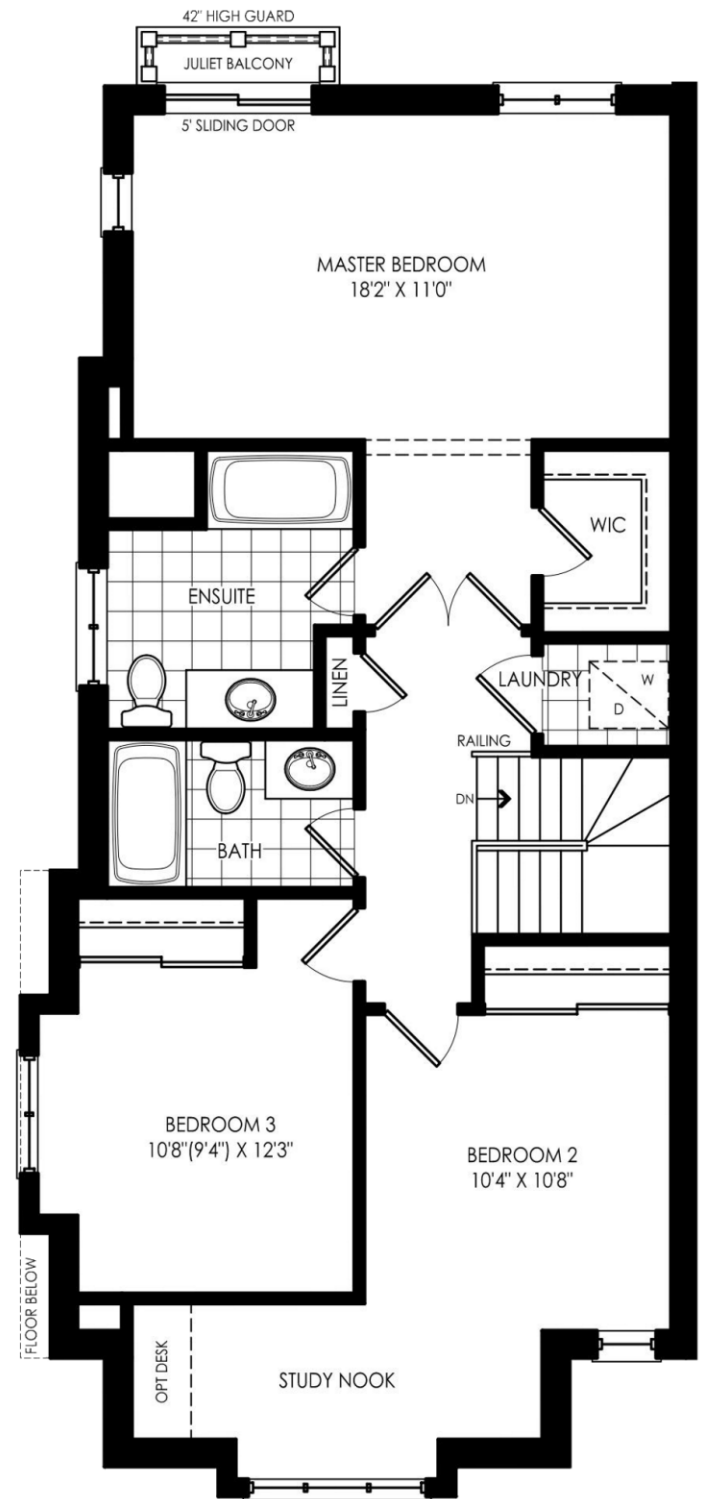

RT-6

2490 SQ.FT.

LOWER

MAIN

UPPER

In an effort to develop a better product, Digreen Homes reserves the right to change dimensions, elevations, specifications, materials, design and prices without notice of obligation. Actual usable space may vary from stated floor area. E.&O.E.