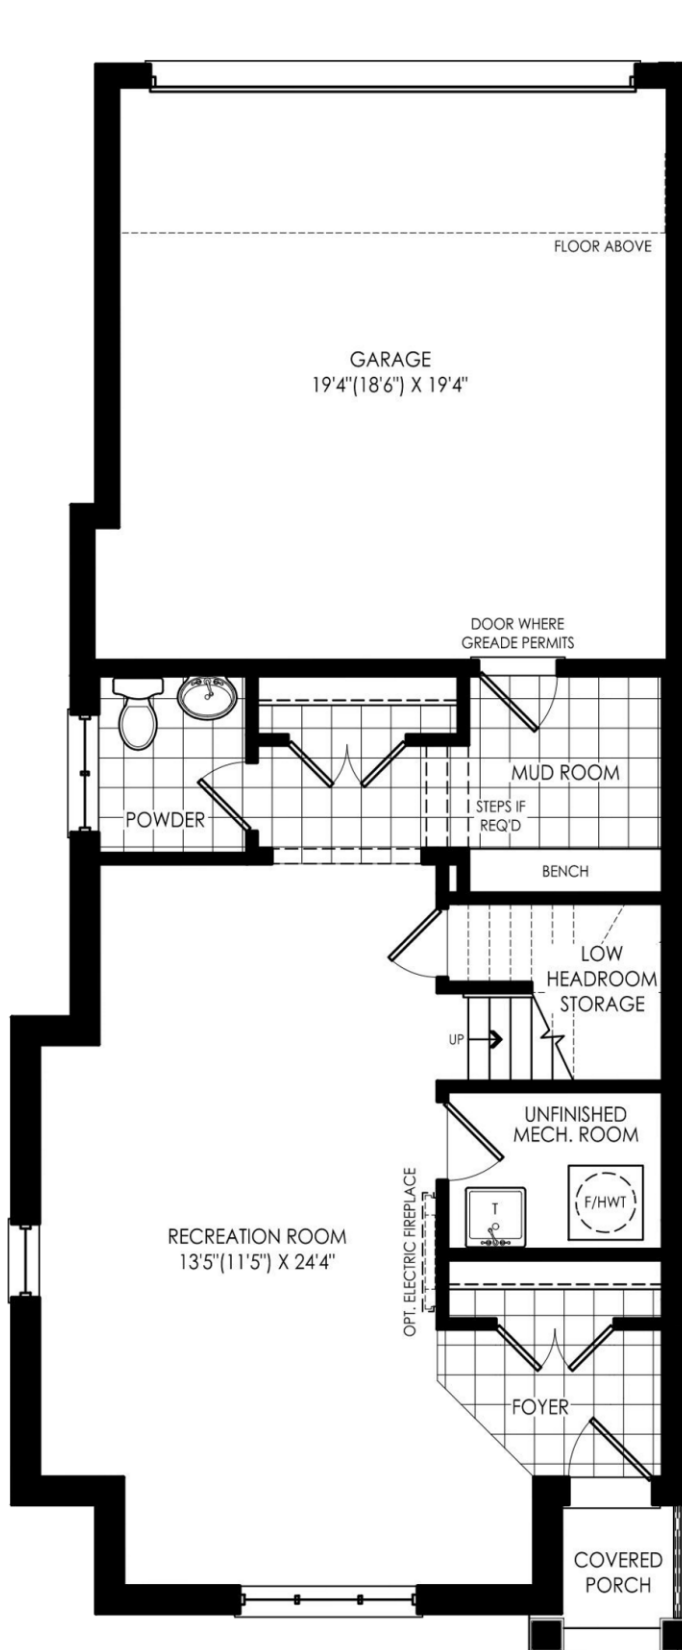

RT-6

2490 SQ.FT.

LOWER

MAIN

UPPER

In an effort to develop a better product, Digreen Homes reserves the right to change dimensions, elevations, specifications, materials, design and prices without notice of obligation. Actual usable space may vary from stated floor area. E.&O.E.