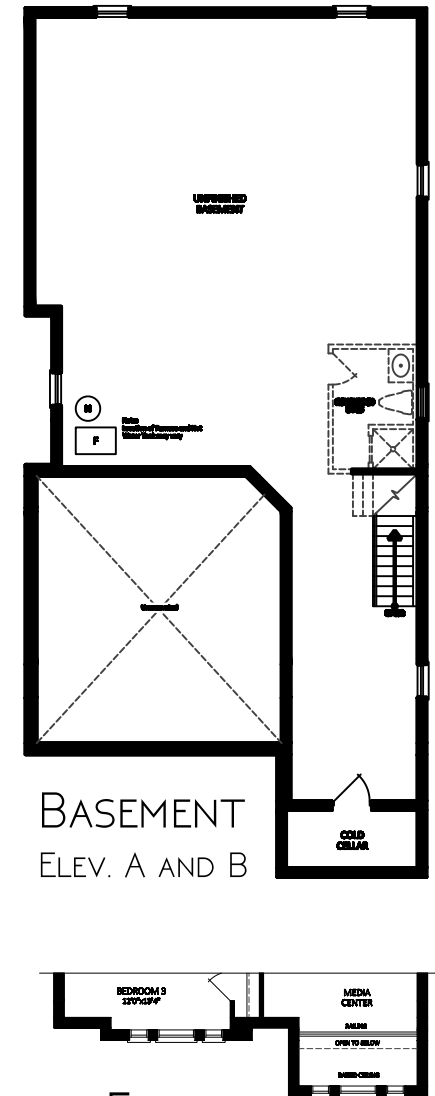

THE MARIGOLD - 2910 SQ.FT.

MAIN FLOOR
ELEV. A AND B

SECOND FLOOR
ELEV. A

SECOND FLOOR
ELEV. B

In an effort to develop a better product, Digreen Homes reserves the right to change the dimensions, elevations, specifications, materials, design and prices without notice or obligation. Actual usable space may vary from stated floor area. Furniture and vehicle placement is for illustrative purposes only and are an artist's concept. E.&O.E.