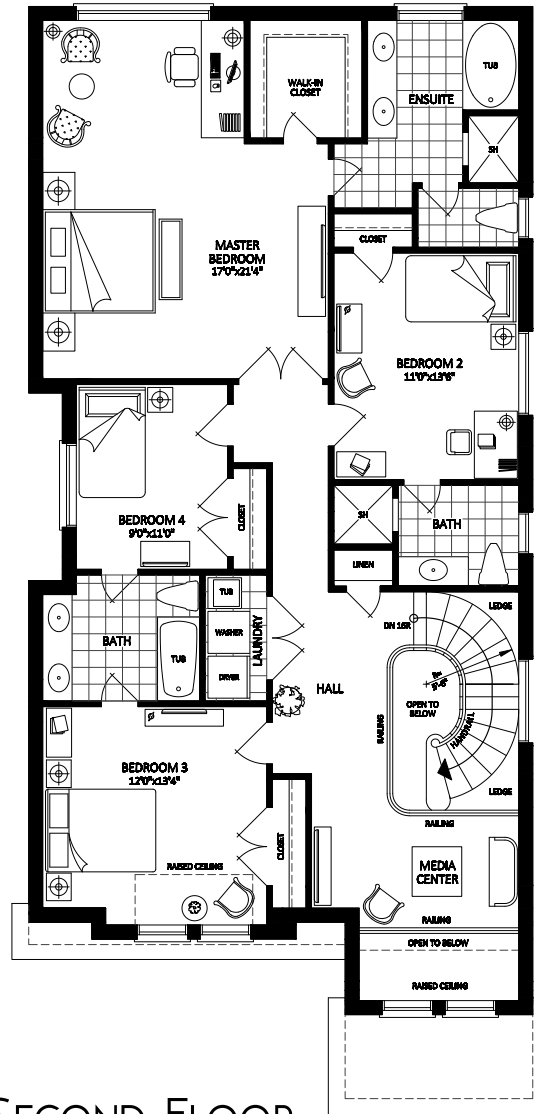

THE MARIGOLD - 2910 SQ.FT.

MAIN FLOOR
ELEV. A AND B

SECOND FLOOR
ELEV. A

SECOND FLOOR
ELEV. B

In an effort to develop a better product, Digreen Homes reserves the right to change the dimensions, elevations, specifications, materials, design and prices without notice or obligation. Actual usable space may vary from stated floor area. Furniture and vehicle placement is for illustrative purposes only and are an artist's concept. E.&O.E.