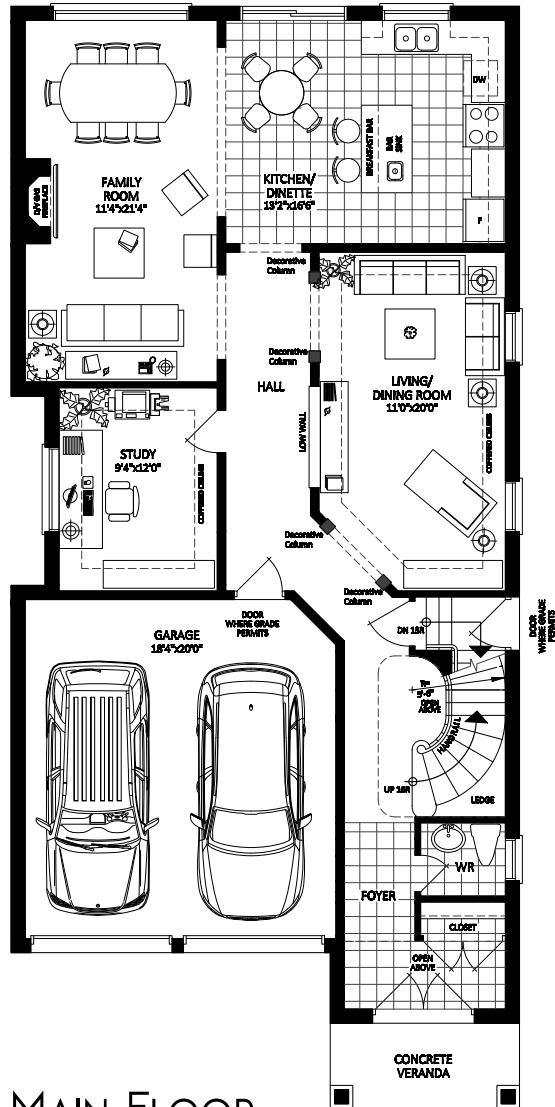

THE MARIGOLD - 2910 SQ.FT.

MAIN FLOOR
ELEV. A AND B

SECOND FLOOR
ELEV. A

SECOND FLOOR
ELEV. B

In an effort to develop a better product, Digreen Homes reserves the right to change the dimensions, elevations, specifications, materials, design and prices without notice or obligation. Actual usable space may vary from stated floor area. Furniture and vehicle placement is for illustrative purposes only and are an artist's concept. E.&O.E.