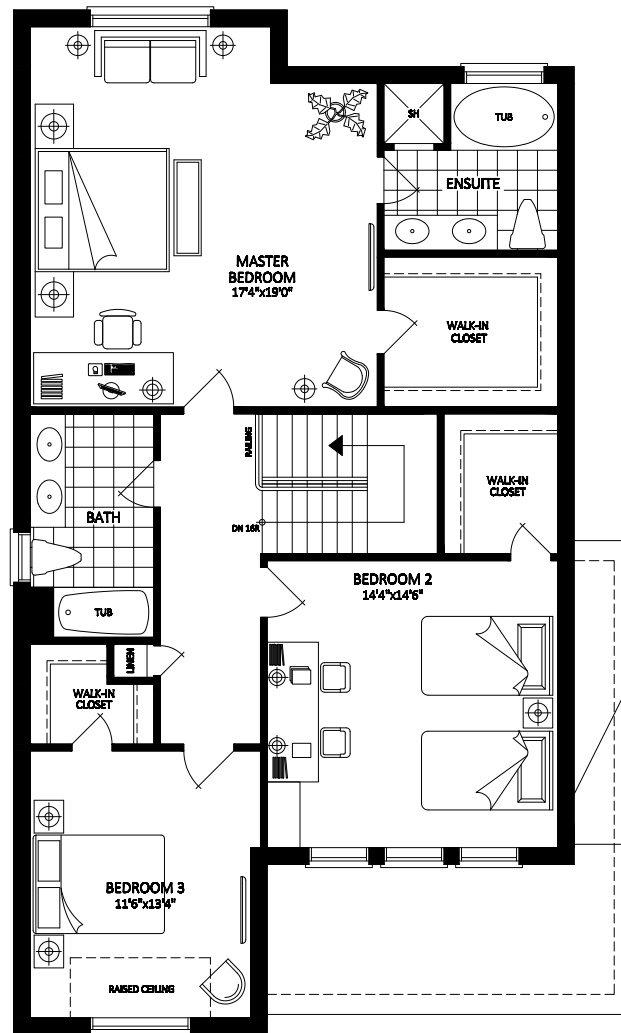

# THE BELLFLOWER - 2290 SQ.FT.

In an effort to develop a better product, Digreen Homes reserves the right to change the dimensions, elevations, specifications, materials, design and prices without notice or obligation. Actual usable space may vary from stated floor area. Furniture and vehicle placement is for illustrative purposes only and are an artist's concept. E.&O.E.