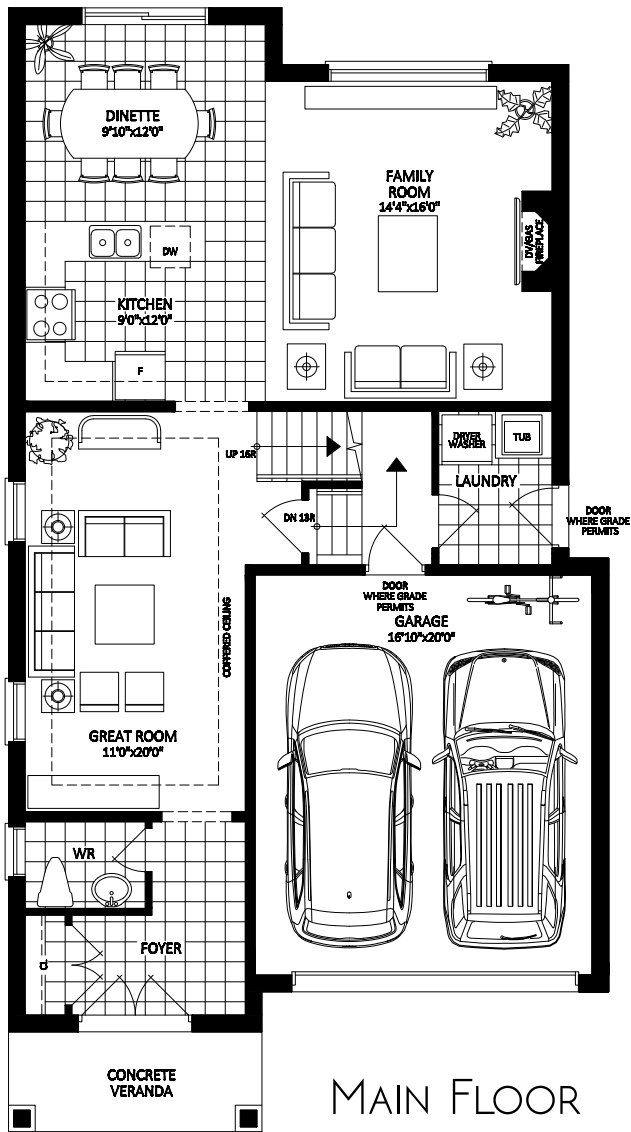

# THE BELLFLOWER - 2290 SQ.FT.

In an effort to develop a better product, Digreen Homes reserves the right to change the dimensions, elevations, specifications, materials, design and prices without notice or obligation. Actual usable space may vary from stated floor area. Furniture and vehicle placement is for illustrative purposes only and are an artist's concept. E.&O.E.