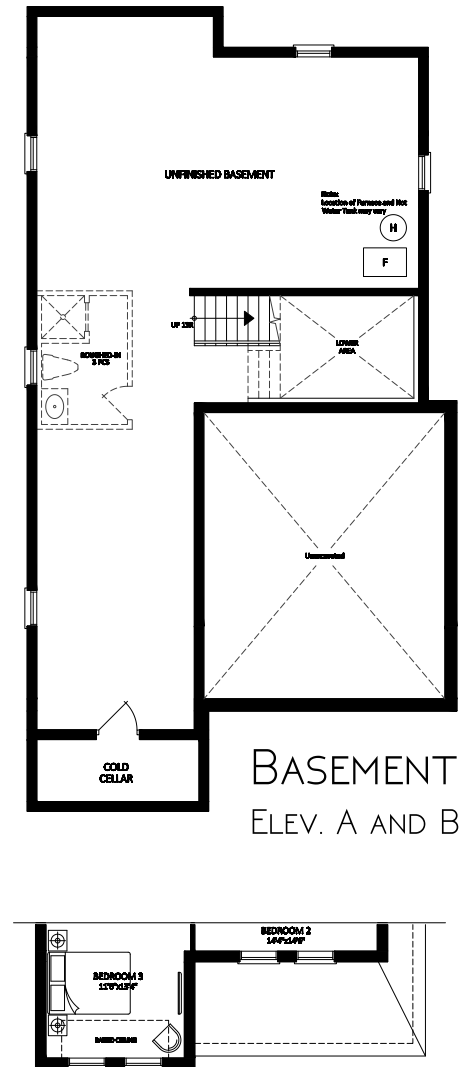

# THE BELLFLOWER - 2290 SQ.FT.

In an effort to develop a better product, Digreen Homes reserves the right to change the dimensions, elevations, specifications, materials, design and prices without notice or obligation. Actual usable space may vary from stated floor area. Furniture and vehicle placement is for illustrative purposes only and are an artist's concept. E.&O.E.