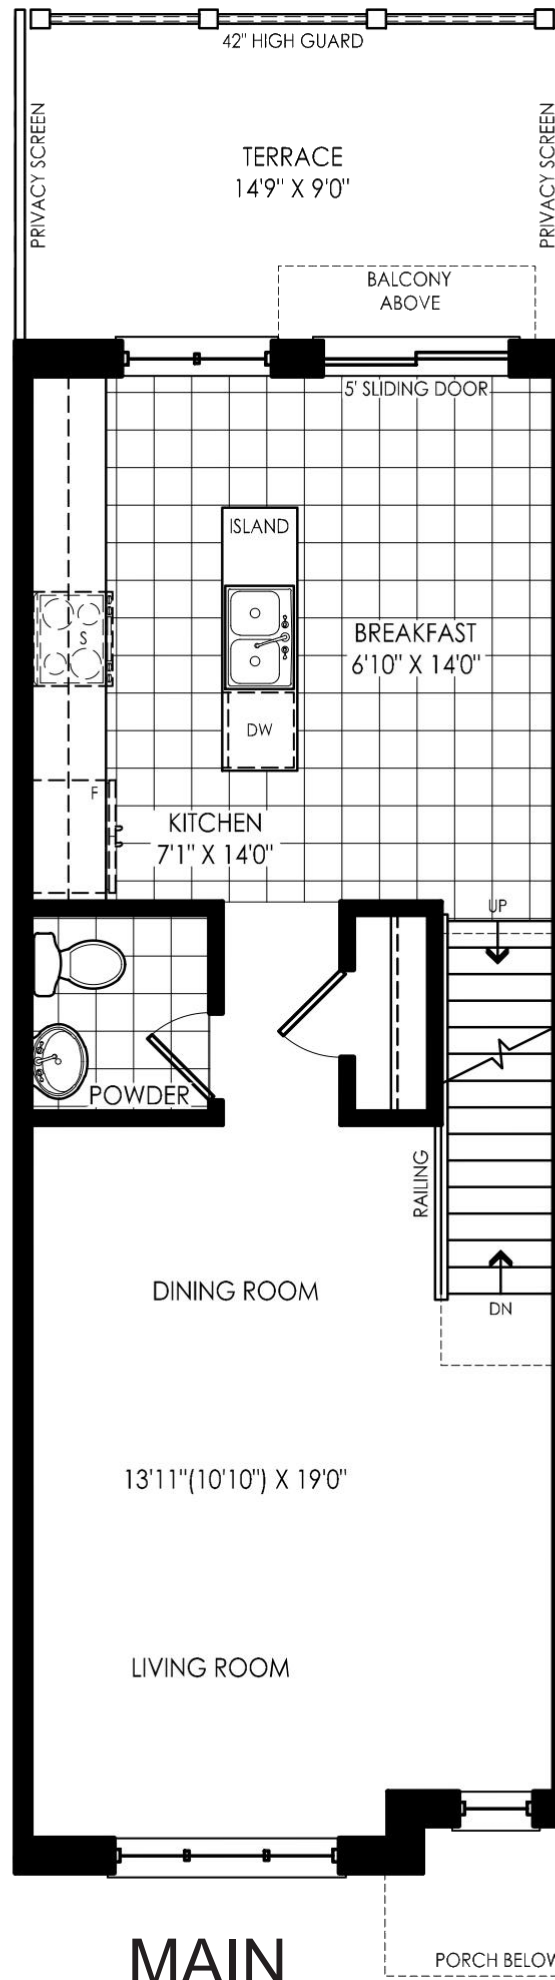

# RT-1

1580 SQ.FT.

In an effort to develop a better product, Digreen Homes reserves the right to change dimensions, elevations, specifications, materials, design and prices without notice of obligation. Actual usable space may vary from stated floor area. E.&O.E.