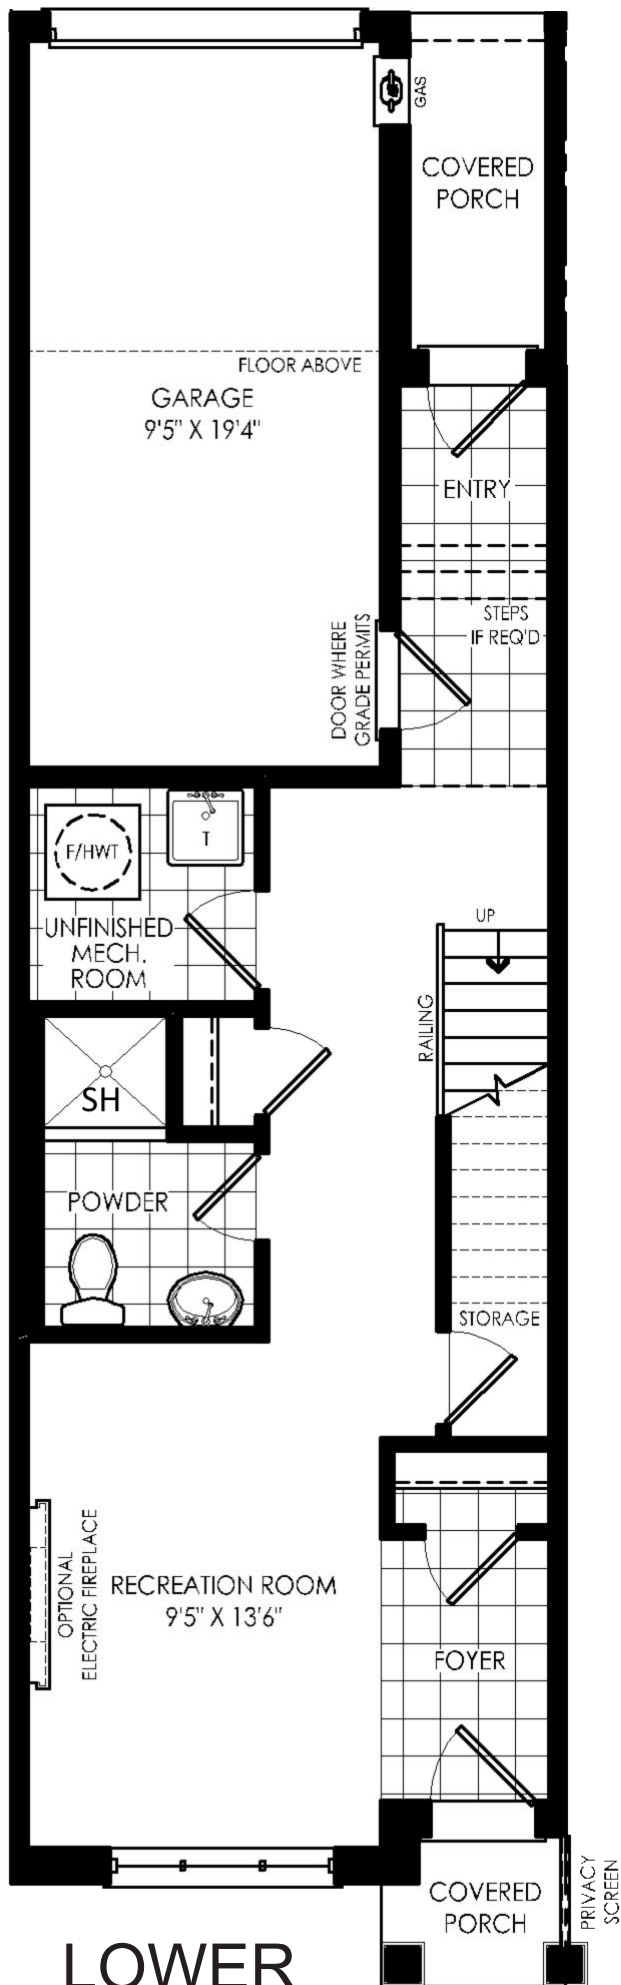

# RT-1

1580 SQ.FT.

In an effort to develop a better product, Digreen Homes reserves the right to change dimensions, elevations, specifications, materials, design and prices without notice of obligation. Actual usable space may vary from stated floor area. E.&O.E.