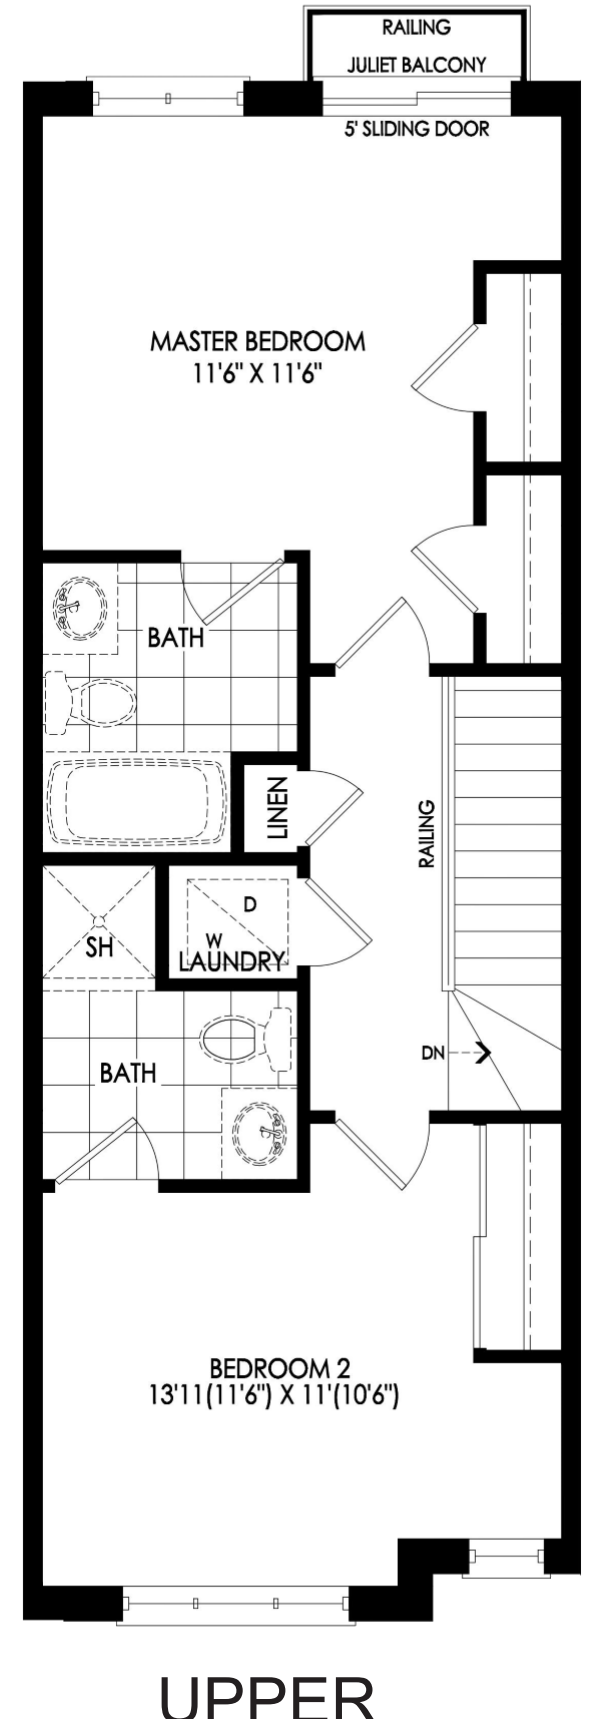

# RT-1

1580 SQ.FT.

In an effort to develop a better product, Digreen Homes reserves the right to change dimensions, elevations, specifications, materials, design and prices without notice of obligation. Actual usable space may vary from stated floor area. E.&O.E.