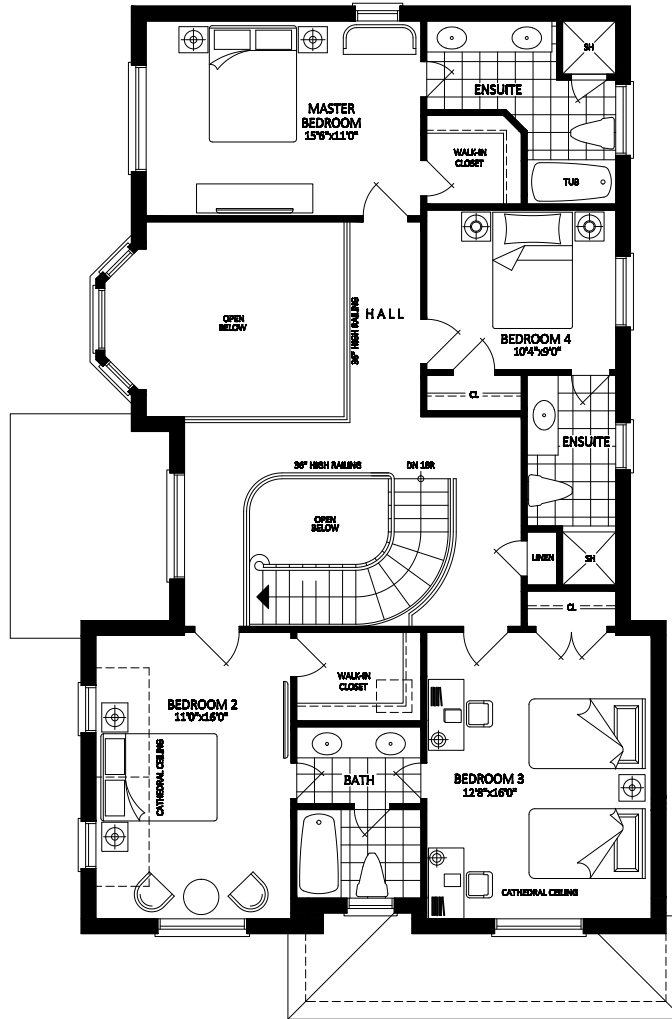

The Violet - 2740 SQ.FT.

Main Floor

Second Floor

Optional Study Room

Basement

In an effort to develop a better product, Digreen Homes reserves the right to change the dimensions, elevations, specifications, materials, design and prices without notice or obligation. Actual usable space may vary from stated floor area. Furnitures and vehicle placement is for illustrative purposes only and are an artist's concept. E.&O.E.