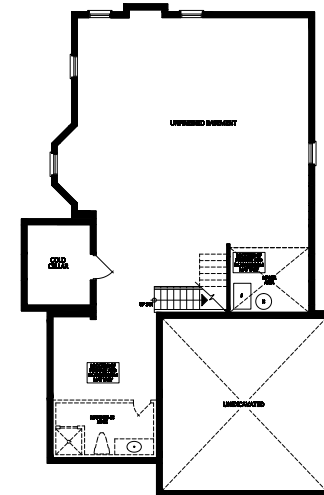

The Violet - 2740 SQ.FT.

Main Floor

Second Floor

Optional Study Room

Basement

In an effort to develop a better product, Digreen Homes reserves the right to change the dimensions, elevations, specifications, materials, design and prices without notice or obligation. Actual usable space may vary from stated floor area. Furnitures and vehicle placement is for illustrative purposes only and are an artist's concept. E.&O.E.