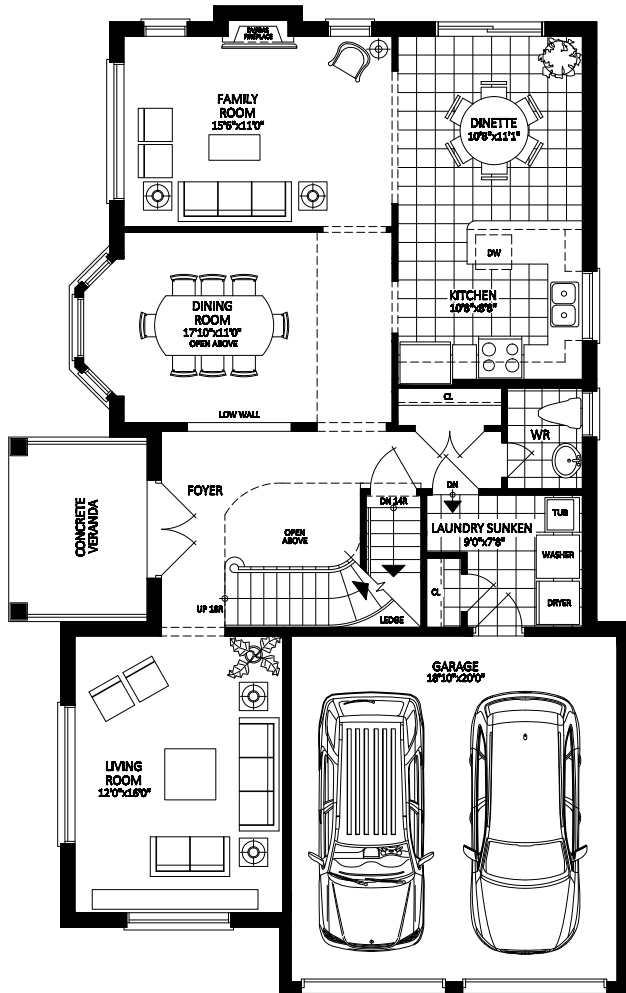

The Violet - 2740 SQ.FT.

Main Floor

Second Floor

Optional Study Room

Basement

In an effort to develop a better product, Digreen Homes reserves the right to change the dimensions, elevations, specifications, materials, design and prices without notice or obligation. Actual usable space may vary from stated floor area. Furnitures and vehicle placement is for illustrative purposes only and are an artist's concept. E.&O.E.