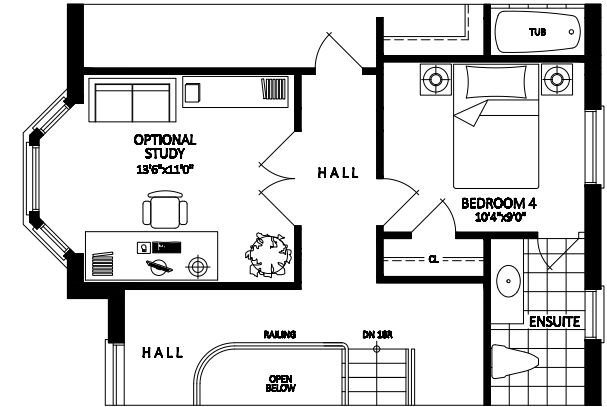

The Violet - 2740 SQ.FT.

Main Floor

Second Floor

Optional Study Room

Basement

In an effort to develop a better product, Digreen Homes reserves the right to change the dimensions, elevations, specifications, materials, design and prices without notice or obligation. Actual usable space may vary from stated floor area. Furnitures and vehicle placement is for illustrative purposes only and are an artist's concept. E.&O.E.